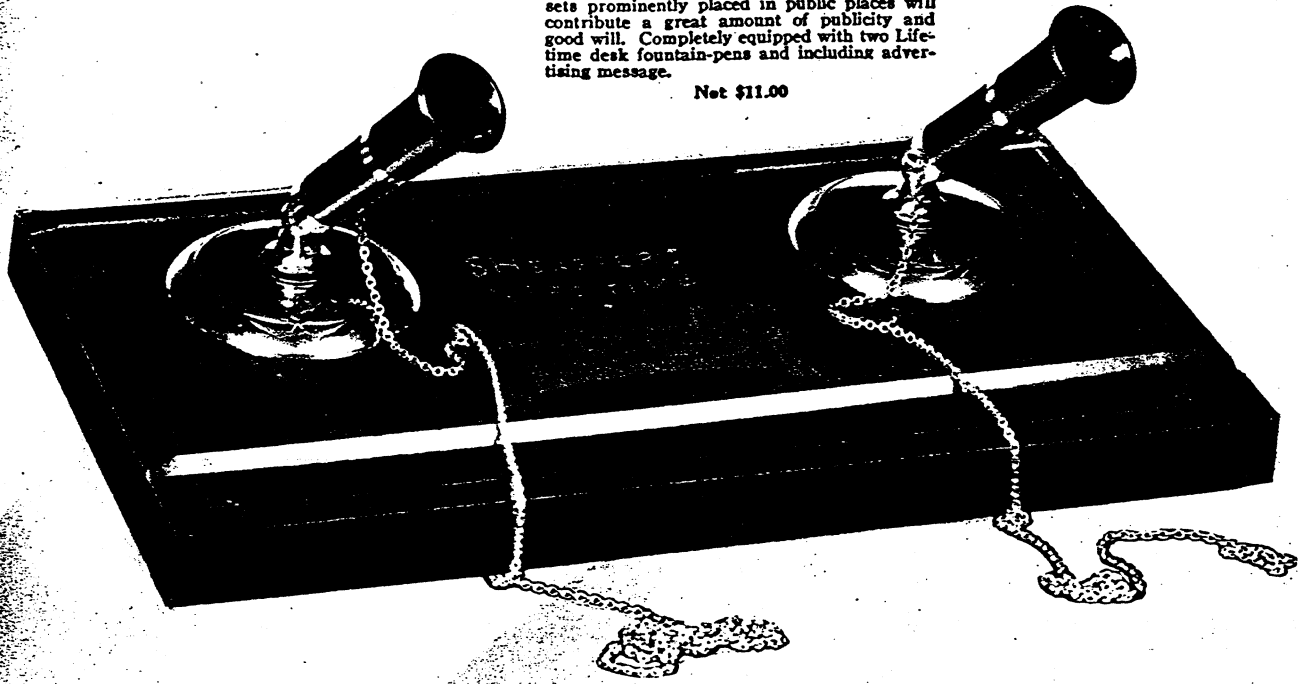

48—Advertising Desk Stand

Code ADSDE. Crystal clear glass base, $10\frac{1}{4} \times 5\frac{1}{2} \times 1"$, with two Universal black, unbreakable Radite sockets. Base accommodates dealers' advertising message. Generous space permits showing dealers' business name, address, slogan, trade-mark, etc. This is one of the most effective advertising mediums any Sheaffer dealer can employ. Several of these sets prominently placed in public places will contribute a great amount of publicity and good will. Completely equipped with two Lifetime desk fountain-pens and including advertising message.

Net $11.00

47—Advertising Desk Stand

Code ADSOR. Double imported crystal glass base, equipped with gold plated socket decoration. Base $10\frac{1}{4} \times 5\frac{1}{2} \times 1"$. Bottom of base accommodates dealers' advertising message, plainly visible from user's position. This set is an ideal advertising proposition for the Sheaffer dealer. Place them in banks, hotels and other public business places. Completely equipped with two Lifetime desk fountain-pens and including printing of advertising message.

Net $10.00